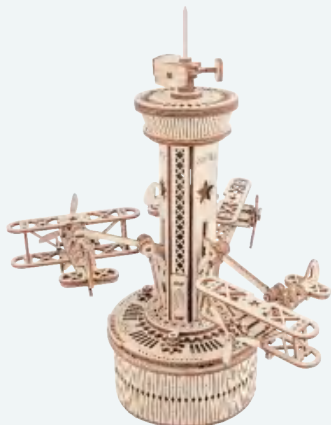

#### **AMK41/Airplane-control Tower**

Assembled size: 195 x 195 x 251 mm (L x W x H)

Package size: 397 x 233 x 51 mm (L x W x H)

Wood pieces: 255 pcs