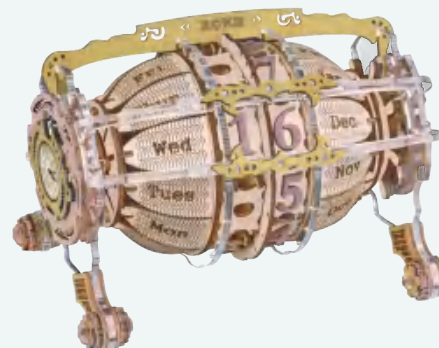

LC801/Time Engine Calendar

Assembled size: 215 x 145 x 146 mm (L x W x H)

Package size: 306 x 229 x 26 mm (L x W x H)

Wood pieces: 250 pcs