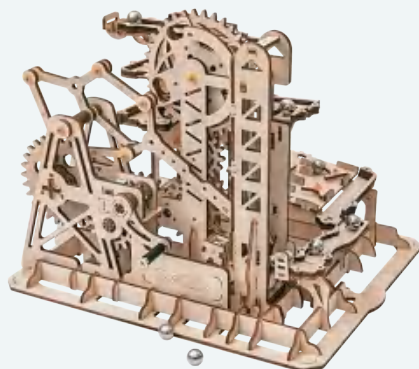

Assembled size: 255 x 235 x 185 mm (L x W x H)

Package size: 318 x 234 x 48 mm (L x W x H)

Wood pieces: 254 pcs

**LG502 / Marble Squad**

Assembled size: 255 x 235 x 185 mm (L x W x H)

Package size: 318 x 234 x 48 mm (L x W x H)

Wood pieces: 239 pcs

**LG503 / Marble Explorer**

Assembled size: 255 x 229 x 204 mm (L x W x H)

Package size: 318 x 234 x 48 mm (L x W x H)

Wood pieces: 260 pcs

*Gear drive.*

Laser cutting

14+

**LG504/Marble Climber**

Assembled size: 255 x 229 x 204 mm (L x W x H)

Package size: 318 x 234 x 48 mm (L x W x H)

Wood pieces: 233 pcs

**LGA02/Marble Chocolate Factory**

Assembled size: 255 x 170 x 310 mm (L x W x H)