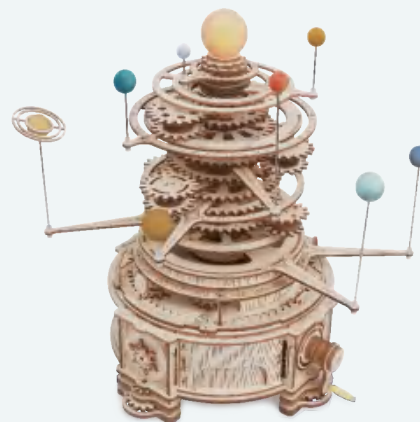

## CURIOUS DISCOVERY | 14+

ST series, exploring the world and the solar system.

Build a world by wooden pieces. What fun it would be to explore the earth with a Monocular telescope!

Make the planets move and observe the bright sun, feeling how great of the solar system. Protect the environment and care for our homes.

### ST003 / Luminous Globe

Assembled size: 167 x 203 x 293 mm (L x W x H)

Package size: 310 x 230 x 47 mm (L x W x H)

Wood pieces: 180 pcs