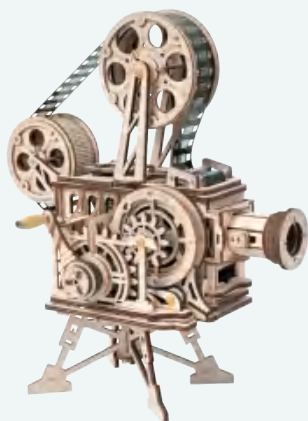

Assembled size: 300 x 215 x 250 mm (L x W x H)

Package size: 370 x 250 x 50.5 mm (L x W x H)

Wood pieces: 229 pcs

*Gear drive.*

Laser cutting

14+

**LK601 / Vitascope**

Assembled size: 230 x 133 x 255 mm (L x W x H)