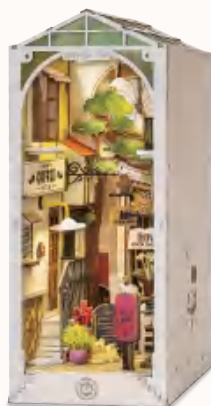

TGB02/Sunshine Town

Assembled size: 185 x 100 x 242 mm (L x W x H)

Package size: 310 x 46 x 230 mm (L x W x H)

Wooden pieces: 246pcs