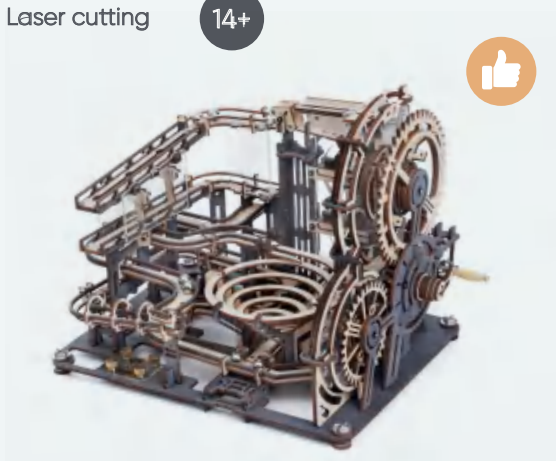

Gear drive.

Laser cutting

14+

LGA01/ Marble Night City

Assembled size: 325 x 214 x 228 mm (L x W x H)

Package size: 317 x 233 x 48 mm (L x W x H)

Wood pieces: 294 pcs