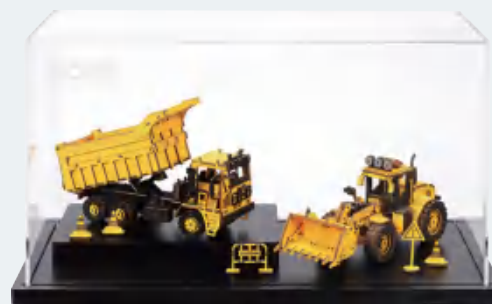

Showcase of Engineering vehicle model

Assembled size: 375 x 177 x 206 mm(L x W x H)

Display Model No: TGK1Z