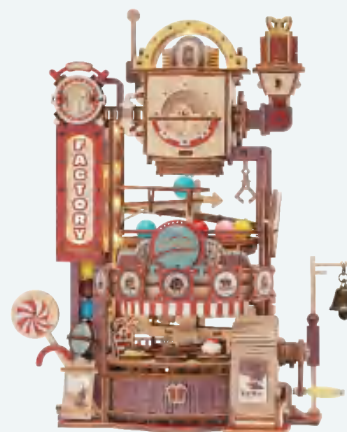

Wood pieces: 239 pcs

**LG503 / Marble Explorer**

Assembled size: 255 x 229 x 204 mm (L x W x H)

Package size: 318 x 234 x 48 mm (L x W x H)

Wood pieces: 260 pcs

*Gear drive.*

Laser cutting

14+

**LG504/Marble Climber**

Assembled size: 255 x 229 x 204 mm (L x W x H)

Package size: 318 x 234 x 48 mm (L x W x H)

Wood pieces: 233 pcs

**LGA02/Marble Chocolate Factory**

Assembled size: 255 x 170 x 310 mm (L x W x H)