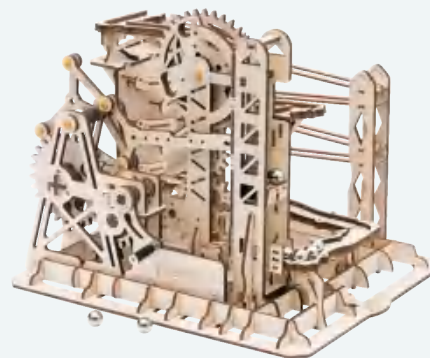

## MARBLE RUN | 14+

---

It is a creative 3D wooden puzzle designed for adults and teenagers. We select primary design which can best embody the beauty of machines. This series of products are all gear drive which is the most widely used mechanical rotation mode. We believe it is the coolest decoration in your study and hope it could give you inspiration while balls rolling.

Assembled size: 255 x 235 x 185 mm (L x W x H)

Package size: 318 x 234 x 48 mm (L x W x H)

Wood pieces: 254 pcs

**LG502 / Marble Squad**

Assembled size: 255 x 235 x 185 mm (L x W x H)

Package size: 318 x 234 x 48 mm (L x W x H)

Wood pieces: 239 pcs

**LG503 / Marble Explorer**

Assembled size: 255 x 229 x 204 mm (L x W x H)

Package size: 318 x 234 x 48 mm (L x W x H)

Wood pieces: 260 pcs

*Gear drive.*

Laser cutting

14+