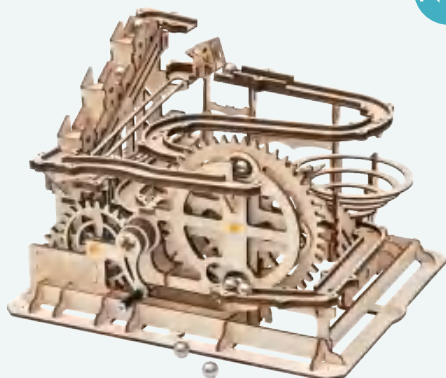

LG501D/Marble Parkor(Electric rotate mode)

Assembled size: 325 x 214 x 228 mm (L x W x H)

Package size: 317 x 233 x 48 mm (L x W x H)

Wood pieces: 294 pcs