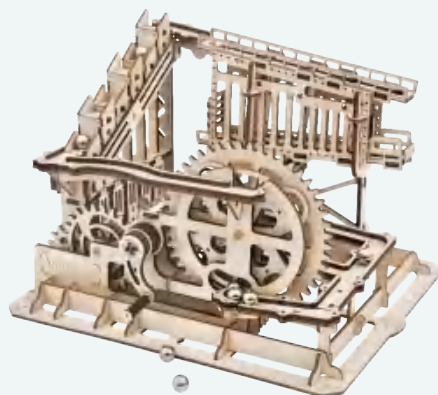

## MARBLE RUN | 14+

---

It is a creative 3D wooden puzzle designed for adults and teenagers. We select primary design which can best embody the beauty of machines. This series of products are all gear drive which is the most widely used mechanical rotation mode. We believe it is the coolest decoration in your study and hope it could give you inspiration while balls rolling.

*Gear drive.*

Laser cutting

14+

**LGA01/ Marble Night City**

Assembled size: 325 x 214 x 228 mm (L x W x H)

Package size: 317 x 233 x 48 mm (L x W x H)

Wood pieces: 294 pcs

**LG501 / Marble Parkour**

Assembled size: 255 x 235 x 185 mm (L x W x H)

Package size: 318 x 234 x 48 mm (L x W x H)

Wood pieces: 254 pcs

**LG502 / Marble Squad**

Assembled size: 255 x 235 x 185 mm (L x W x H)

Package size: 318 x 234 x 48 mm (L x W x H)