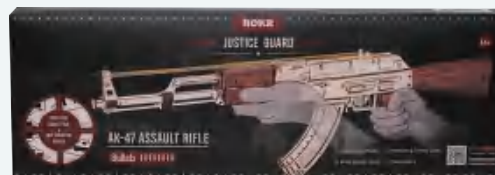

### LQX1Z / Showcase of LQ901/401

Assembled size: 798 x 266 x 85 mm (L x W x H)

Display Model No: LQX1Z

Interactive Game

Safer Bullet

14+