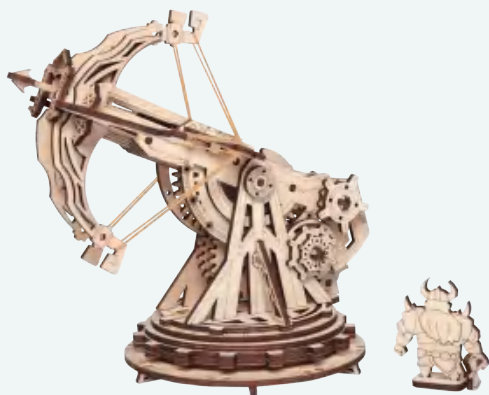

### LQX1Z / Showcase of LQ901/401

Assembled size: 798 x 266 x 85 mm (L x W x H)

Display Model No: LQX1Z

Interactive Game

Safer Bullet

14+

### KW401 / Siege heavy ballista

Assembled size: 210 x 185 x 190 mm (L x W x H)

Package size: 303.5 x 227.5 x 16.5 mm (L x W x H)

Wood pieces: 142 pcs