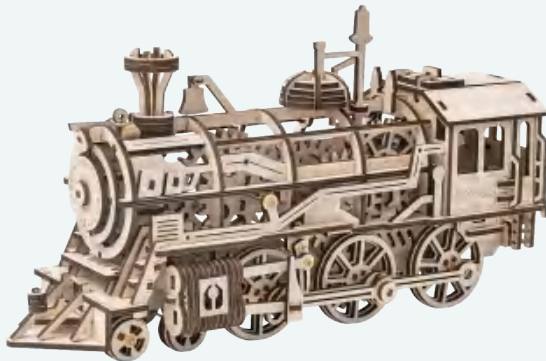

LK701 / Locomotive

Assembled size: 370 x 120 x 185 mm (L x W x H)

Package size: 370 x 250 x 50.5 mm (L x W x H)

Wood pieces: 350 pcs