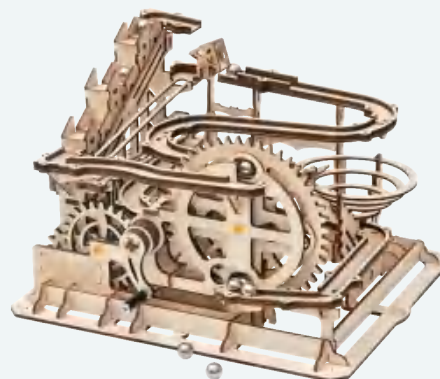

## MARBLE RUN | 14+

---

It is a creative 3D wooden puzzle designed for adults and teenagers. We select primary design which can best embody the beauty of machines. This series of products are all gear drive which is the most widely used mechanical rotation mode. We believe it is the coolest decoration in your study and hope it could give you inspiration while balls rolling.

*Gear drive.*

Laser cutting

14+

**LGA01/ Marble Night City**

Assembled size: 325 x 214 x 228 mm (L x W x H)

Package size: 317 x 233 x 48 mm (L x W x H)

Wood pieces: 294 pcs

**LG501 / Marble Parkour**

Assembled size: 255 x 235 x 185 mm (L x W x H)

Package size: 318 x 234 x 48 mm (L x W x H)

Wood pieces: 254 pcs

**LG502 / Marble Squad**

Assembled size: 255 x 235 x 185 mm (L x W x H)

Package size: 318 x 234 x 48 mm (L x W x H)