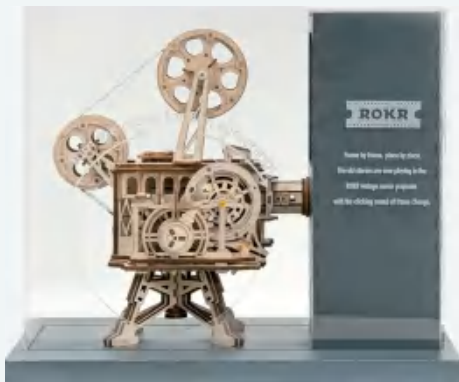

**Showcase of Owl Clock**

Assembled size: 401 x 181 x 259 mm(L x W x H)

Display Model No.: LK504Z

*Gear drive.*

Laser cutting

14+