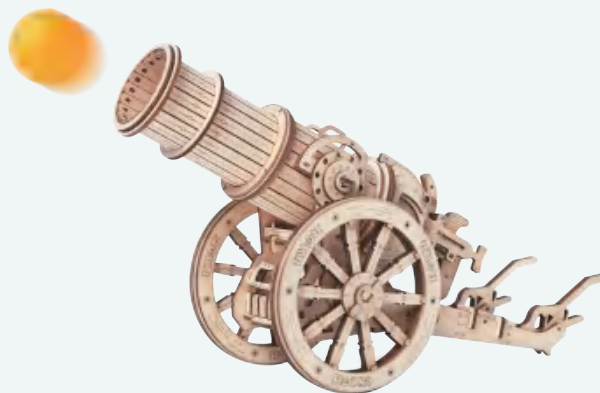

KW801 / Medieval Wheeled Cannon

Assembled size: 320 x 130 x 210 mm (L x W x H)

Package size: 317 x 206 x 45 mm (L x W x H)

Wood pieces: 158 pcs