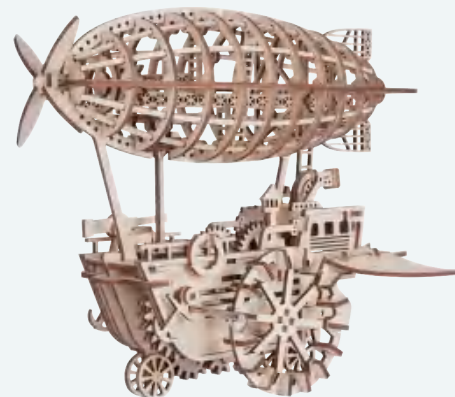

Package size: 317 x 235 x 83 mm (L x W x H)

Wood pieces: 424 pcs

**LK701 / Locomotive**

Assembled size: 370 x 120 x 185 mm (L x W x H)

Package size: 370 x 250 x 50.5 mm (L x W x H)

Wood pieces: 350 pcs

**LK702 / Air Vehicle**