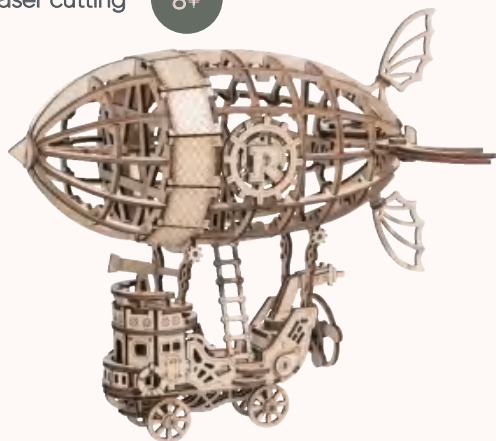

It would be the most fashionable lifestyle and stay by your side when you are working or studying.

Rolife

Laser cutting

8+

TG407 / Airship

Assembled size: 180 x 125 x 165 mm (L x W x H)

Package size: 229 x 155 x 11.6 mm (L x W x H)

Wooden pieces: 176 pcs