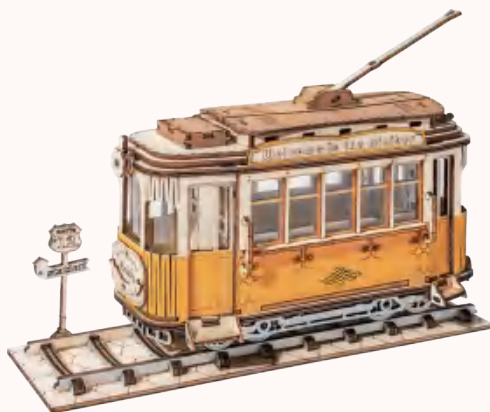

TG505 / Tramcar

Assembled size: 180 x 58 x 140 mm (L x W x H)

Package size: 241 x 153.5 x 14.5 mm (L x W x H)

Wooden pieces: 92 pcs