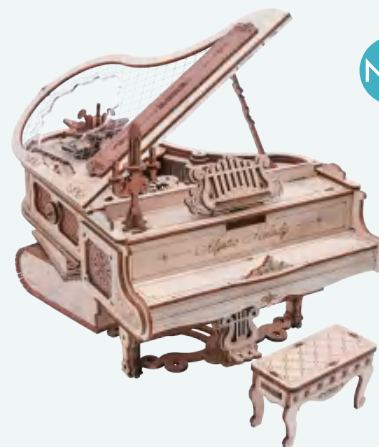

### AMK63 /Magic cello

Assembled size: 236 x 206 x 185 mm (L x W x H)

Package size: 397 x 233 x 51 mm (L x W x H)

Wood pieces: 199 pcs